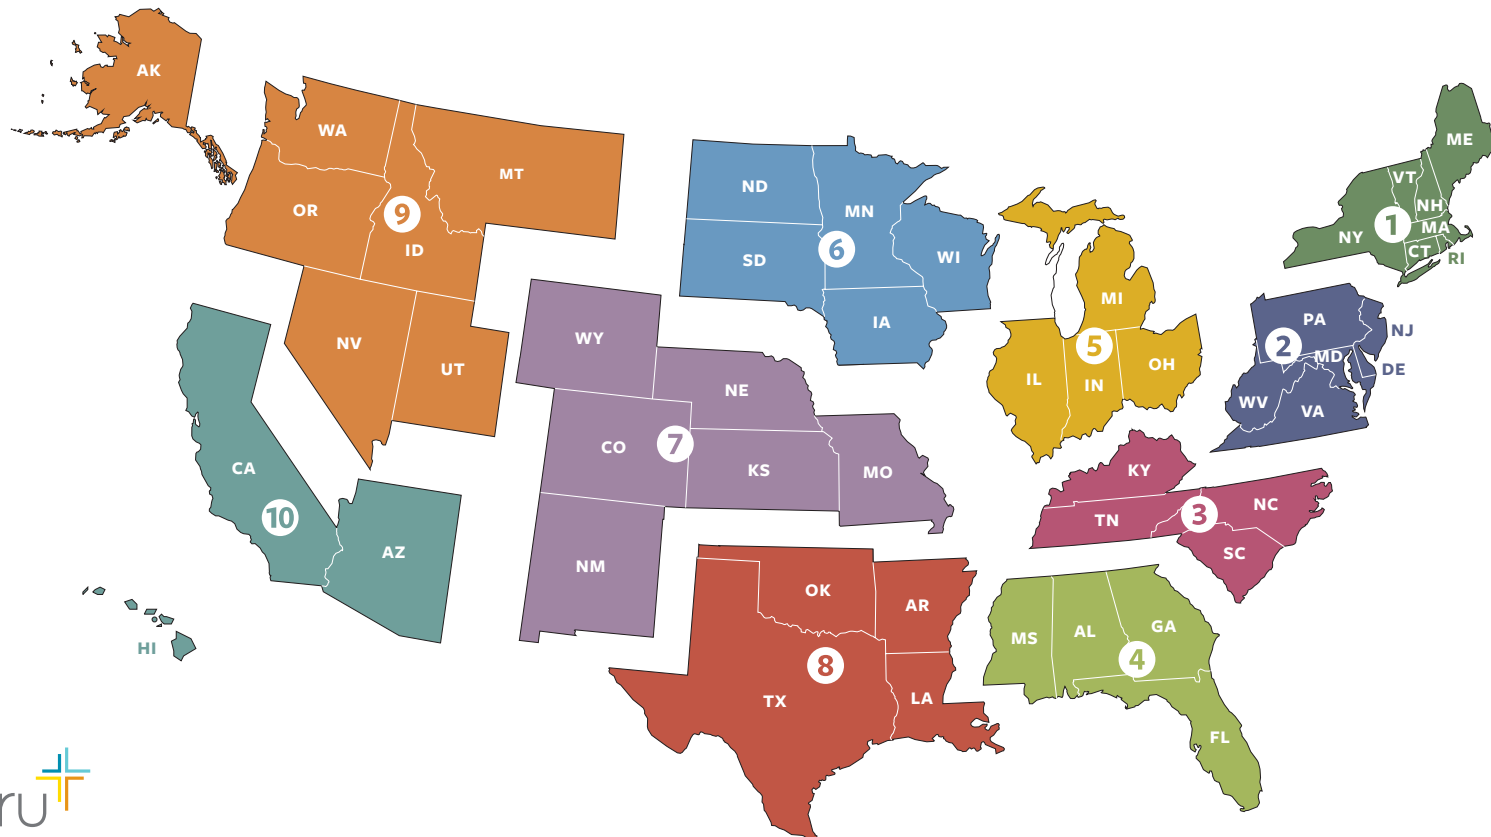

8 Red River

12012 Technology Blvd
Suite 100
Austin, TX 78727
(512) 219-1155
(512) 219-1158 fax

9 Greater Northwest

9045 SW Barbur Blvd
Suite 101
Portland, OR 97219
(503) 223-2340

10 Pacific Southwest

16 Technology Dr
Suite 205
Irvine, CA 92618
(949) 788-0100
(949) 788-0200 fax
psw@uscm.org

NATIONAL MINISTRIES:

Epic Movement

16 Technology Dr
Suite 205
Irvine, CA 92618
(949) 788-0100
(949) 788-0200 fax
www.epicmovement.com

Nations

410 Sheridan Ave
Bozeman, MT 59718
(406) 580-7941
www.nationsmovement.com
www.everynative.com